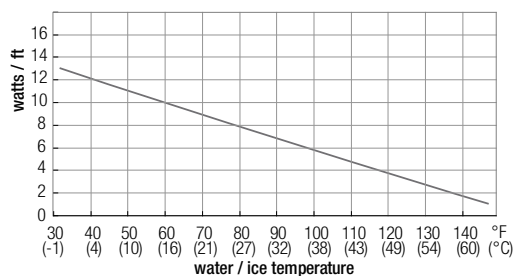

NOTE: Available in USA only. Coming soon to Canada.

PLUG-IN SELF-REGULATING HEAT CABLE

POWER OUTPUT CURVE

The Power Output Curve illustrates the relationship between wattage output and water / ice temperature. As the water / ice temperature rises, the heating cable uses less wattage and emits less heat.