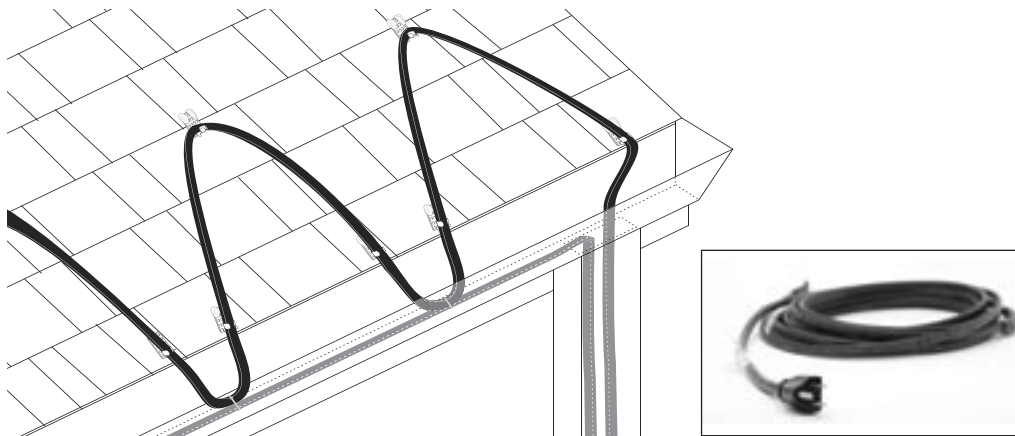

Nuheat 13mm Plug-in Heating Cable

For Roof & Gutter De-icing

Nuheat 13mm plug-in self-regulating heating cables are designed for residential and commercial (hazardous and non-hazardous) applications to create drain paths needed to prevent ice dams and ice build-up that can cause extensive damage to roof and gutter systems, without consuming excess energy.

Factory assembled with a standard three-prong plug, each cable can simply connect to any grounded 120V receptacle. Installation is easy, as the cable's self-regulating feature allows the heating cable to be overlapped on itself without risk of overheating and/or burnout.

NOTE: Available in USA only. Coming soon to Canada.

PLUG-IN SELF-REGULATING HEAT CABLE

POWER OUTPUT CURVE

The Power Output Curve illustrates the relationship between wattage output and water / ice temperature. As the water / ice temperature rises, the heating cable uses less wattage and emits less heat.

CABLE DIMENSIONS

0.51 inches x 0.22 inches
(13.1mm x 5.6mm)

MINIMUM BEND RADIUS

1.18 inches (30mm)

MAXIMUM EXPOSURE TEMP.

150°F (66°C)

WARRANTY

10 years*